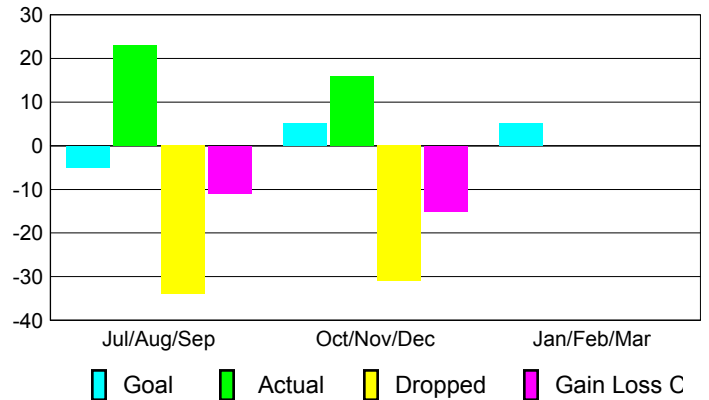

Club Results 2012-2013

Goal, New, Dropped, Gain/Loss

MEMBERSHIP

Membership Results
2012-2013

Membership
2011-2012

Month	Net Memb Goal	Actual New Memb	Actual Dropped Memb	Gain/Loss of Memb	Gain/Loss of Memb
Jul/Aug/Sep	-5	23	-34	-11	-7
Oct/Nov/Dec	5	16	-31	-15	1
Jan/Feb/Mar	5				8
Totals	5	39	-65	-26	2

Membership Results 2012-2013

Goal, New, Dropped, Gain/Loss

Comparison of Club Gain/Loss

Current Year Compared to the Previous Year

Comparison of Membership Gain/Loss

Current Year Compared to the Previous Year