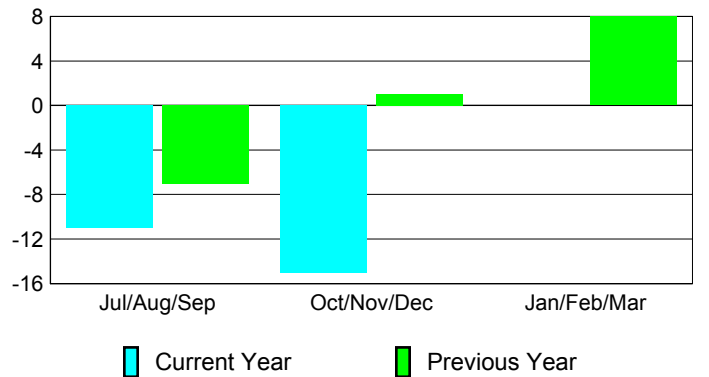

Club Results 2012-2013

Goal, New, Dropped, Gain/Loss

MEMBERSHIP

Membership Results
2012-2013

Membership
2011-2012

Month	Net Memb Goal	Actual New Memb	Actual Dropped Memb	Gain/Loss of Memb	Gain/Loss of Memb
Jul/Aug/Sep	-5	23	-34	-11	-7
Oct/Nov/Dec	5	16	-31	-15	1
Jan/Feb/Mar	5				8
Totals	5	39	-65	-26	2

Membership Results 2012-2013

Goal, New, Dropped, Gain/Loss

Comparison of Club Gain/Loss

Current Year Compared to the Previous Year

Comparison of Membership Gain/Loss

Current Year Compared to the Previous Year

YTD Status Quo Clubs 2012-2013

Status Quo Clubs Compared to Status Quo Members

Gender Comparison 2012-2013

Jul/Aug/Sep

Oct/Nov/Dec

Jan/Feb/Mar

Male

Female